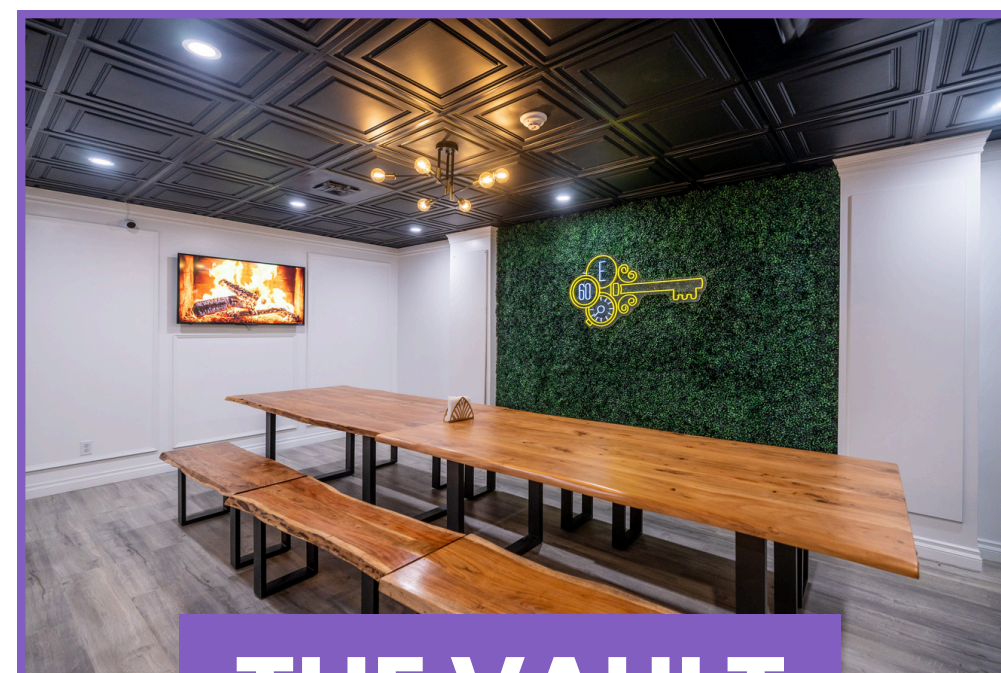

EVENT SPACES

GRAND HALL

THE VAULT

MODERN LOUNGE

CLICK HERE
TO VIEW
PARKING & GUEST
STORAGE
INFORMATION