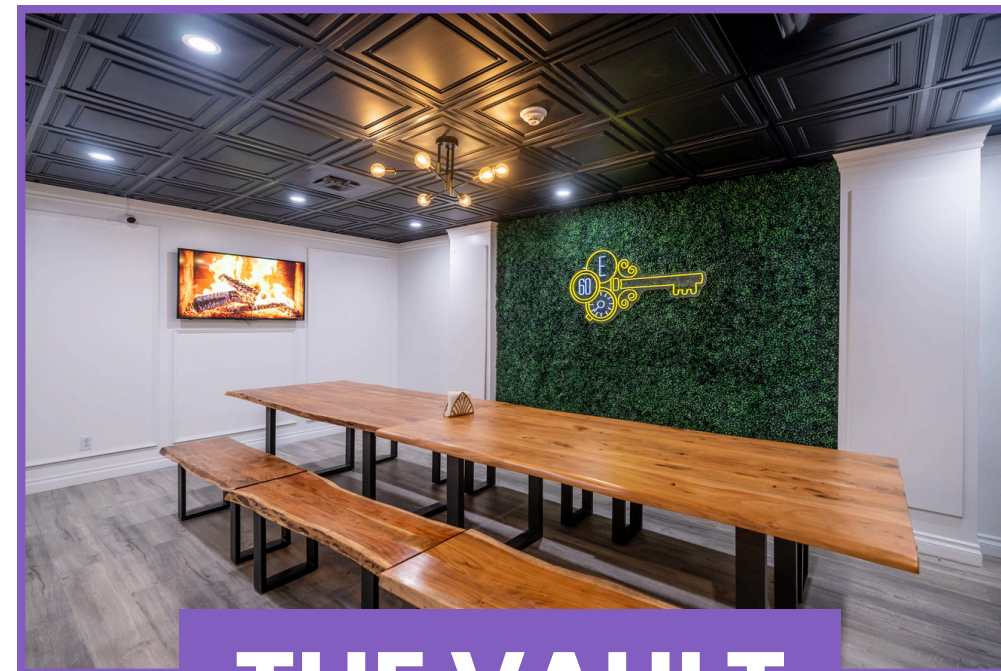

EVENT SPACES

GRAND HALL

THE VAULT

MODERN LOUNGE

CLICK HERE
TO VIEW
PARKING & GUEST
STORAGE
INFORMATION